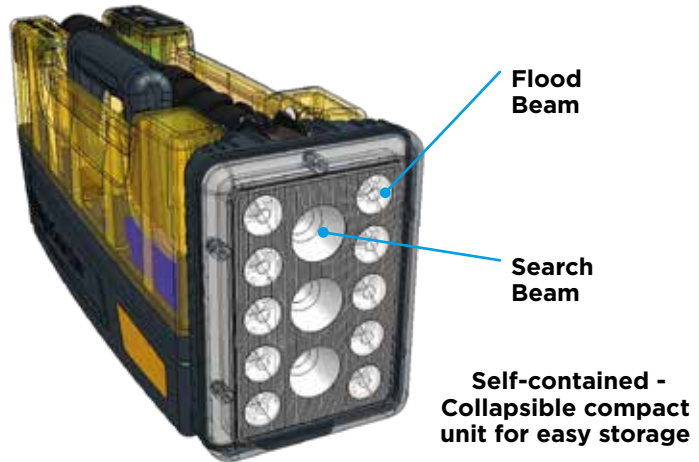

## 16,000 Lumens - Portable Rechargeable, Programmable LED Lighting System

The Solaris Pro is the latest addition to the renown NightSearcher Solaris floodlight range. It is highly portable, extremely compact and light weight. Due to the multi position telescopic pole and light head, along with stabilising legs it can be used on uneven ground for example a motorway or railway embankment. The 16,000 lumen light output will provide a wide spread of light and can run for up to 48 hours. The control console allows for the running time to be set as needed so that the Solaris Pro will set the light level to last the required time.

NightSearcher

RECHARGEABLE LED FLOODLIGHTS

Pole extends to 1.85 metres

Swivel and tilting head

180°

The power Cord is built into the pole to avoid snags and damage

Self-contained - Collapsible compact unit for easy storage

### KEY FEATURES:

- 16,000 Lumens
- 500 metre beam
- Runs up to 48 hours
- Battery status indicator
- Programmable Run times - Set the correct runtime hours you require
- Stability feet & Stability ground pegs for uneven terrain
- Tough ABS plastic construction
- Shoulder strap for easy transportation
- Folds down to compact size
- Swivel and tilting head
- Weights only 7kg
- IP65 Weatherproof