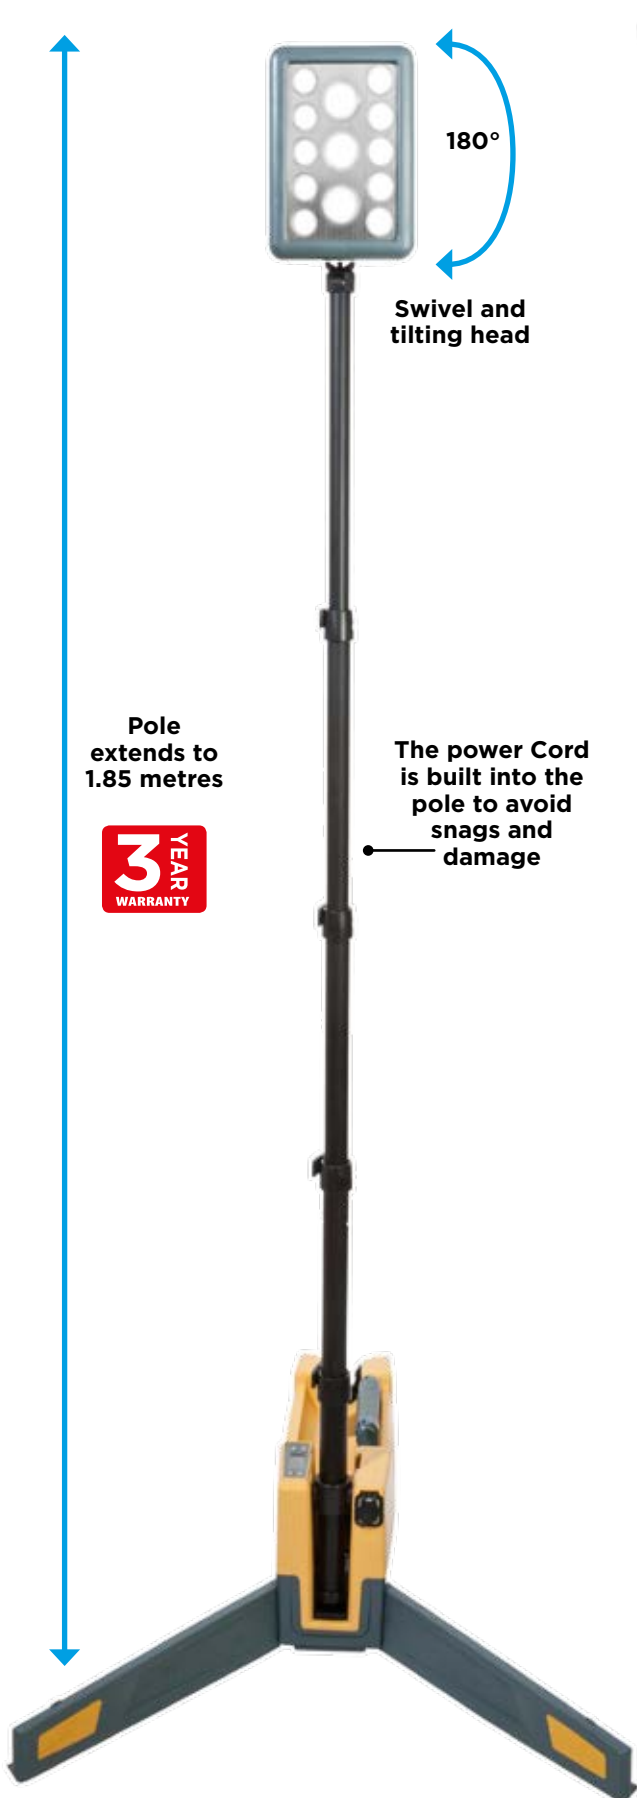

## 16,000 Lumens - Portable Rechargeable, Programmable LED Lighting System

The Solaris Pro is the latest addition to the renown NightSearcher Solaris floodlight range. It is highly portable, extremely compact and light weight. Due to the multi position telescopic pole and light head, along with stabilising legs it can be used on uneven ground for example a motorway or railway embankment. The 16,000 lumen light output will provide a wide spread of light and can run for up to 48 hours. The control console allows for the running time to be set as needed so that the Solaris Pro will set the light level to last the required time.

NightSearcher

RECHARGEABLE LED FLOODLIGHTS

Pole extends to 1.85 metres

Swivel and tilting head

180°

The power Cord is built into the pole to avoid snags and damage

Self-contained - Collapsible compact unit for easy storage

### KEY FEATURES:

- 16,000 Lumens
- 500 metre beam
- Runs up to 48 hours
- Battery status indicator
- Programmable Run times - Set the correct runtime hours you require
- Stability feet & Stability ground pegs for uneven terrain
- Tough ABS plastic construction
- Shoulder strap for easy transportation
- Folds down to compact size
- Swivel and tilting head
- Weights only 7kg
- IP65 Weatherproof